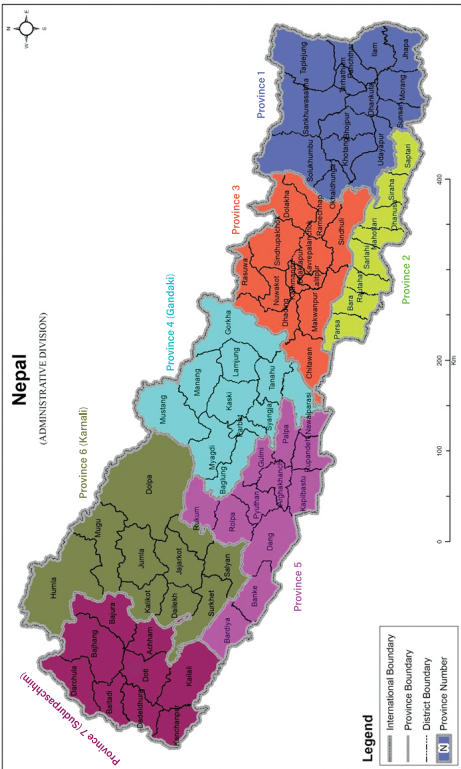

*May this year bring you
Peace, Progress and Prosperity*

NEPAL HORTICULTURE SOCIETY

Lalitpur, Nepal

E-mail: nepalesehorticulture@gmail.com

Website: www.horticulturenepal.com

MAP OF NEPAL WITH FEDERAL STRUCTURE

The administrative boundary are as per the Nepal Gazette Volume 66, Number 58, Part 4 dated 10th March 2017 published by Ministry of Federal Affairs and Local Development.
The administrative boundary are not verified in the field